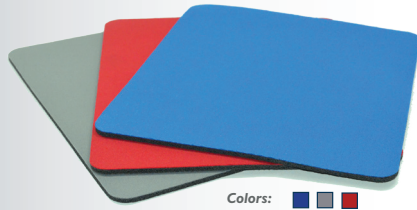

# Mouse Pads

These mouse pads don't just look amazing but are made to last: they are backed with heavy duty natural rubber that eliminates skid and have a resilient polyester surface that provides excellent traction.

Description	Code
Blue	20468595507
Gray	20468595606
Red	20468595457